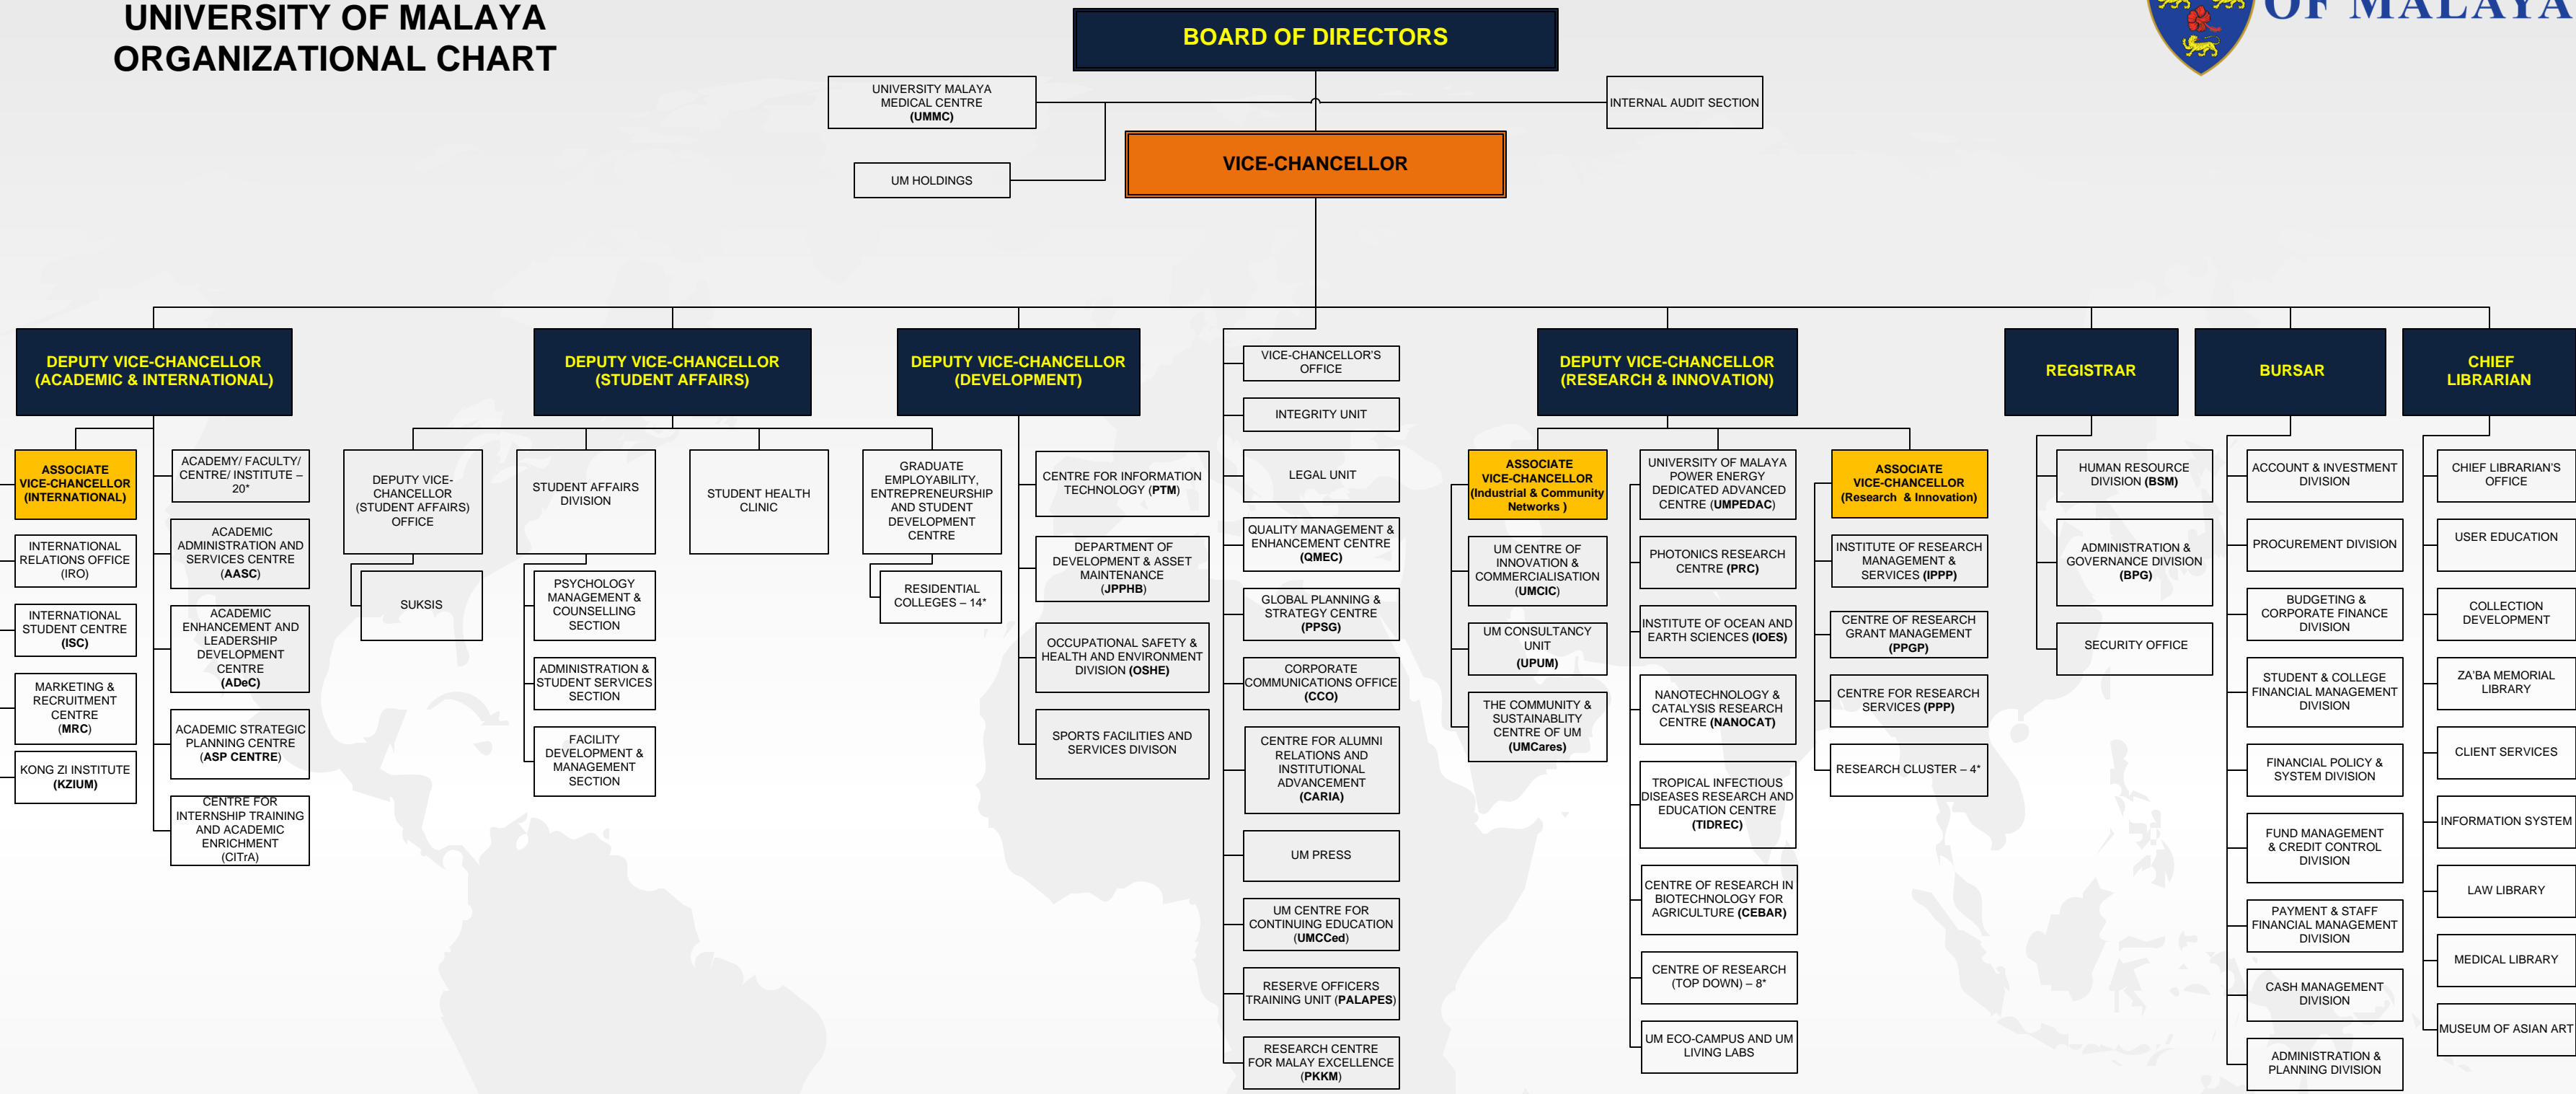

UNIVERSITY OF MALAYA ORGANIZATIONAL CHART

- ACADEMY/ FACULTY/ CENTRE/ INSTITUTE**
- ACADEMY OF ISLAMIC STUDIES
 - ACADEMY OF MALAY STUDIES
 - FACULTY OF BUILT ENVIRONMENT
 - FACULTY OF LANGUAGES & LINGUISTICS
 - FACULTY OF ECONOMICS & ADMINISTRATION
 - FACULTY OF ENGINEERING
 - FACULTY OF DENTISTRY
 - FACULTY OF BUSINESS & ACCOUNTANCY
 - FACULTY OF EDUCATION
 - FACULTY OF MEDICINE
 - FACULTY OF SCIENCE
 - FACULTY OF COMPUTER SCIENCE AND INFORMATION TECHNOLOGY
 - FACULTY OF LAW
 - FACULTY OF ARTS & SOCIAL SCIENCES
 - CENTRE FOR SPORTS AND EXERCISE SCIENCES
 - CULTURAL CENTRE
 - CENTRE FOR FOUNDATION STUDIES IN SCIENCE
 - INSTITUTE FOR ADVANCED STUDIES
 - ASIA-EUROPE INSTITUTE
 - INTERNATIONAL INSTITUTE OF PUBLIC POLICY & MANAGEMENT

- RESIDENTIAL COLLEGES**
- TUANKU ABDUL RAHMAN RESIDENTIAL COLLEGE
 - TUANKU BAHYAH RESIDENTIAL COLLEGE
 - TUANKU KURSHIAH RESIDENTIAL COLLEGE
 - BESTARI RESIDENTIAL COLLEGE
 - DAYASARI RESIDENTIAL COLLEGE
 - IBNU SINA RESIDENTIAL COLLEGE
 - ZA'BA RESIDENTIAL COLLEGE
 - KINABALU RESIDENTIAL COLLEGE
 - TUN SYED ZAHIRUDDIN RESIDENTIAL COLLEGE
 - TUN AHMAD ZAIDI RESIDENTIAL COLLEGE
 - UNGKU AZIZ RESIDENTIAL COLLEGE
 - RAJA DR. NAZRIN SHAH RESIDENTIAL COLLEGE
 - NILAM PURI RESIDENTIAL COLLEGE
 - OFF CAMPUS

- RESEARCH CLUSTER**
- INNOVATIVE INDUSTRY & SUSTAINABILITY SCIENCE
 - HEALTH & WELL-BEING
 - FRONTIERS OF THE NATURAL WORLD
 - SOCIAL ADVANCEMENT & HAPPINESS

- CENTRE OF RESEARCH**
- INSTITUTE OF CHINA STUDIES (ICS)
 - UNIVERSITY OF MALAYA HALAL RESEARCH CENTRE (UMHRC)
 - NATIONAL CENTRE FOR PARTICLE PHYSICS (NCPP)
 - CENTRE OF CIVILIZATIONAL DIALOGUE
 - CENTRE OF PRINTABLE ELECTRONICS (CPE)
 - NATIONAL ANTARCTIC RESEARCH CENTRE (NARC)
 - CENTRE FOR INTEGRATED STEM EXPLORATION (UM STEM)
 - CENTRE FOR RESEARCH IN INDUSTRY 4.0 (CRI4.0)