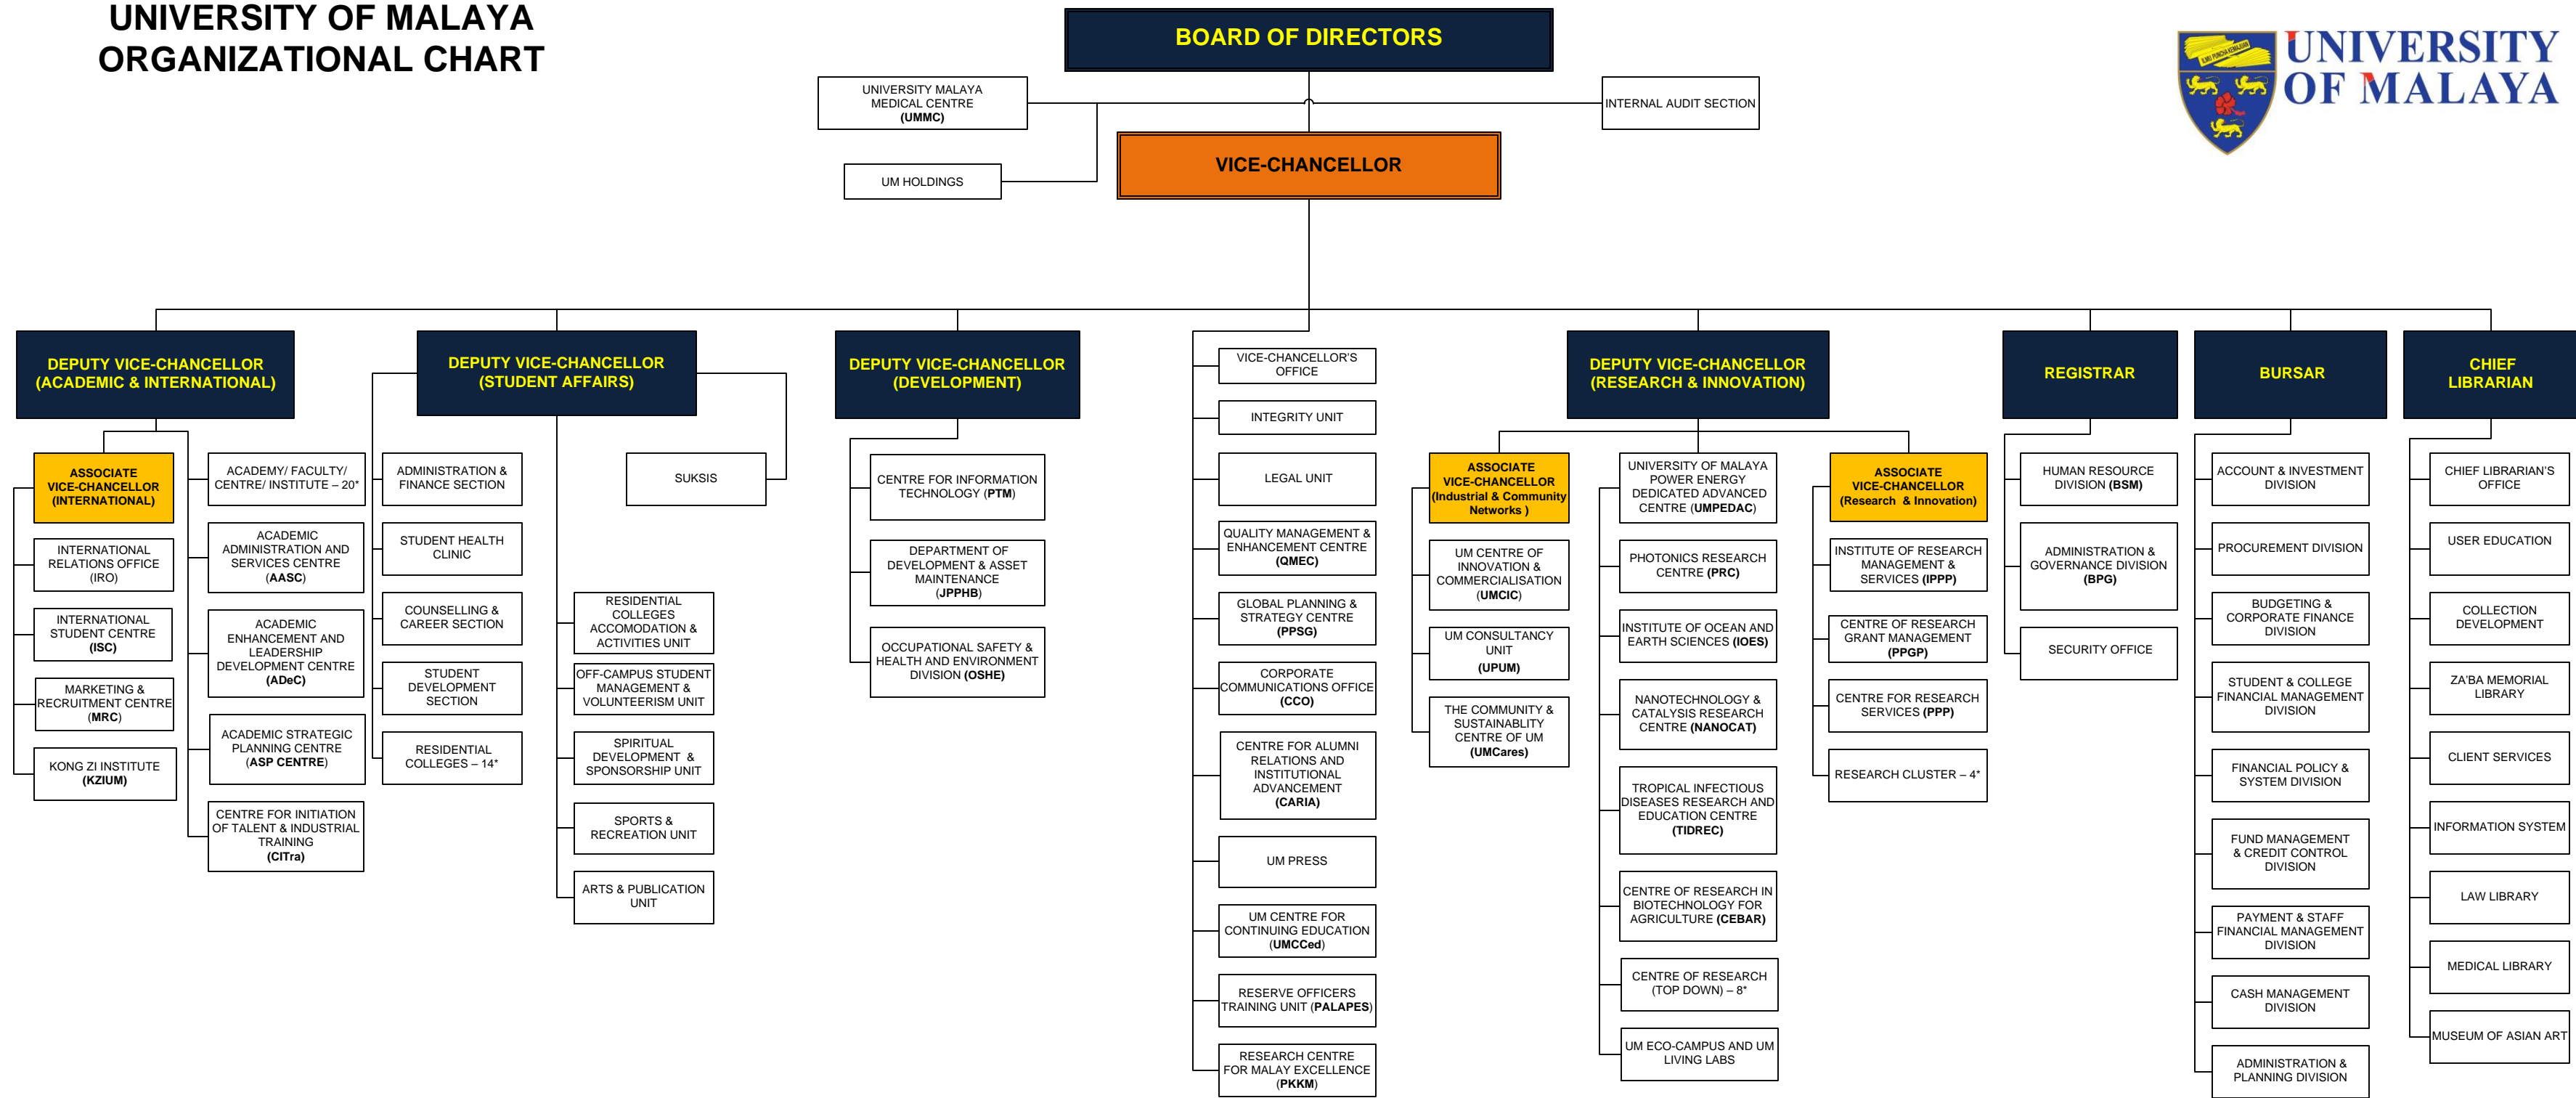

# UNIVERSITY OF MALAYA ORGANIZATIONAL CHART

- ACADEMY/ FACULTY/ CENTRE/ INSTITUTE**
- ACADEMY OF ISLAMIC STUDIES
  - ACADEMY OF MALAY STUDIES
  - FACULTY OF BUILT ENVIRONMENT
  - FACULTY OF LANGUAGES & LINGUISTICS
  - FACULTY OF ECONOMICS & ADMINISTRATION
  - FACULTY OF ENGINEERING
  - FACULTY OF DENTISTRY
  - FACULTY OF BUSINESS & ACCOUNTANCY
  - FACULTY OF EDUCATION
  - FACULTY OF MEDICINE
  - FACULTY OF SCIENCE
  - FACULTY OF COMPUTER SCIENCE AND INFORMATION TECHNOLOGY
  - FACULTY OF LAW
  - FACULTY OF ARTS & SOCIAL SCIENCES
  - CENTRE FOR SPORTS AND EXERCISE SCIENCES
  - CULTURAL CENTRE
  - CENTRE FOR FOUNDATION STUDIES IN SCIENCE
  - INSTITUTE FOR ADVANCED STUDIES
  - ASIA-EUROPE INSTITUTE
  - INTERNATIONAL INSTITUTE OF PUBLIC POLICY & MANAGEMENT

- RESIDENTIAL COLLEGES**
- TUANKU ABDUL RAHMAN RESIDENTIAL COLLEGE
  - TUANKU BAHYAH RESIDENTIAL COLLEGE
  - TUANKU KURSHIAH RESIDENTIAL COLLEGE
  - BESTARI RESIDENTIAL COLLEGE
  - DAYASARI RESIDENTIAL COLLEGE
  - IBNU SINA RESIDENTIAL COLLEGE
  - ZA'BA RESIDENTIAL COLLEGE
  - KINABALU RESIDENTIAL COLLEGE
  - TUN SYED ZAHIRUDDIN RESIDENTIAL COLLEGE
  - TUN AHMAD ZAIDI RESIDENTIAL COLLEGE
  - UNGKU AZIZ RESIDENTIAL COLLEGE
  - RAJA DR. NAZRIN SHAH RESIDENTIAL COLLEGE
  - NILAM PURI RESIDENTIAL COLLEGE
  - OFF CAMPUS

- RESEARCH CLUSTER**
- INNOVATIVE INDUSTRY & SUSTAINABILITY SCIENCE
  - HEALTH & WELL-BEING
  - FRONTIERS OF THE NATURAL WORLD
  - SOCIAL ADVANCEMENT & HAPPINESS

- CENTRE OF RESEARCH**
- INSTITUTE OF CHINA STUDIES (ICS)
  - UNIVERSITY OF MALAYA HALAL RESEARCH CENTRE (UMHRC)
  - NATIONAL CENTRE FOR PARTICLE PHYSICS (NCPP)
  - CENTRE OF CIVILIZATIONAL DIALOGUE
  - CENTRE OF PRINTABLE ELECTRONICS (CPE)
  - NATIONAL ANTARCTIC RESEARCH CENTRE (NARC)
  - CENTRE FOR INTEGRATED STEM EXPLORATION (UM STEM)
  - CENTRE FOR RESEARCH IN INDUSTRY 4.0 (CRI4.0)